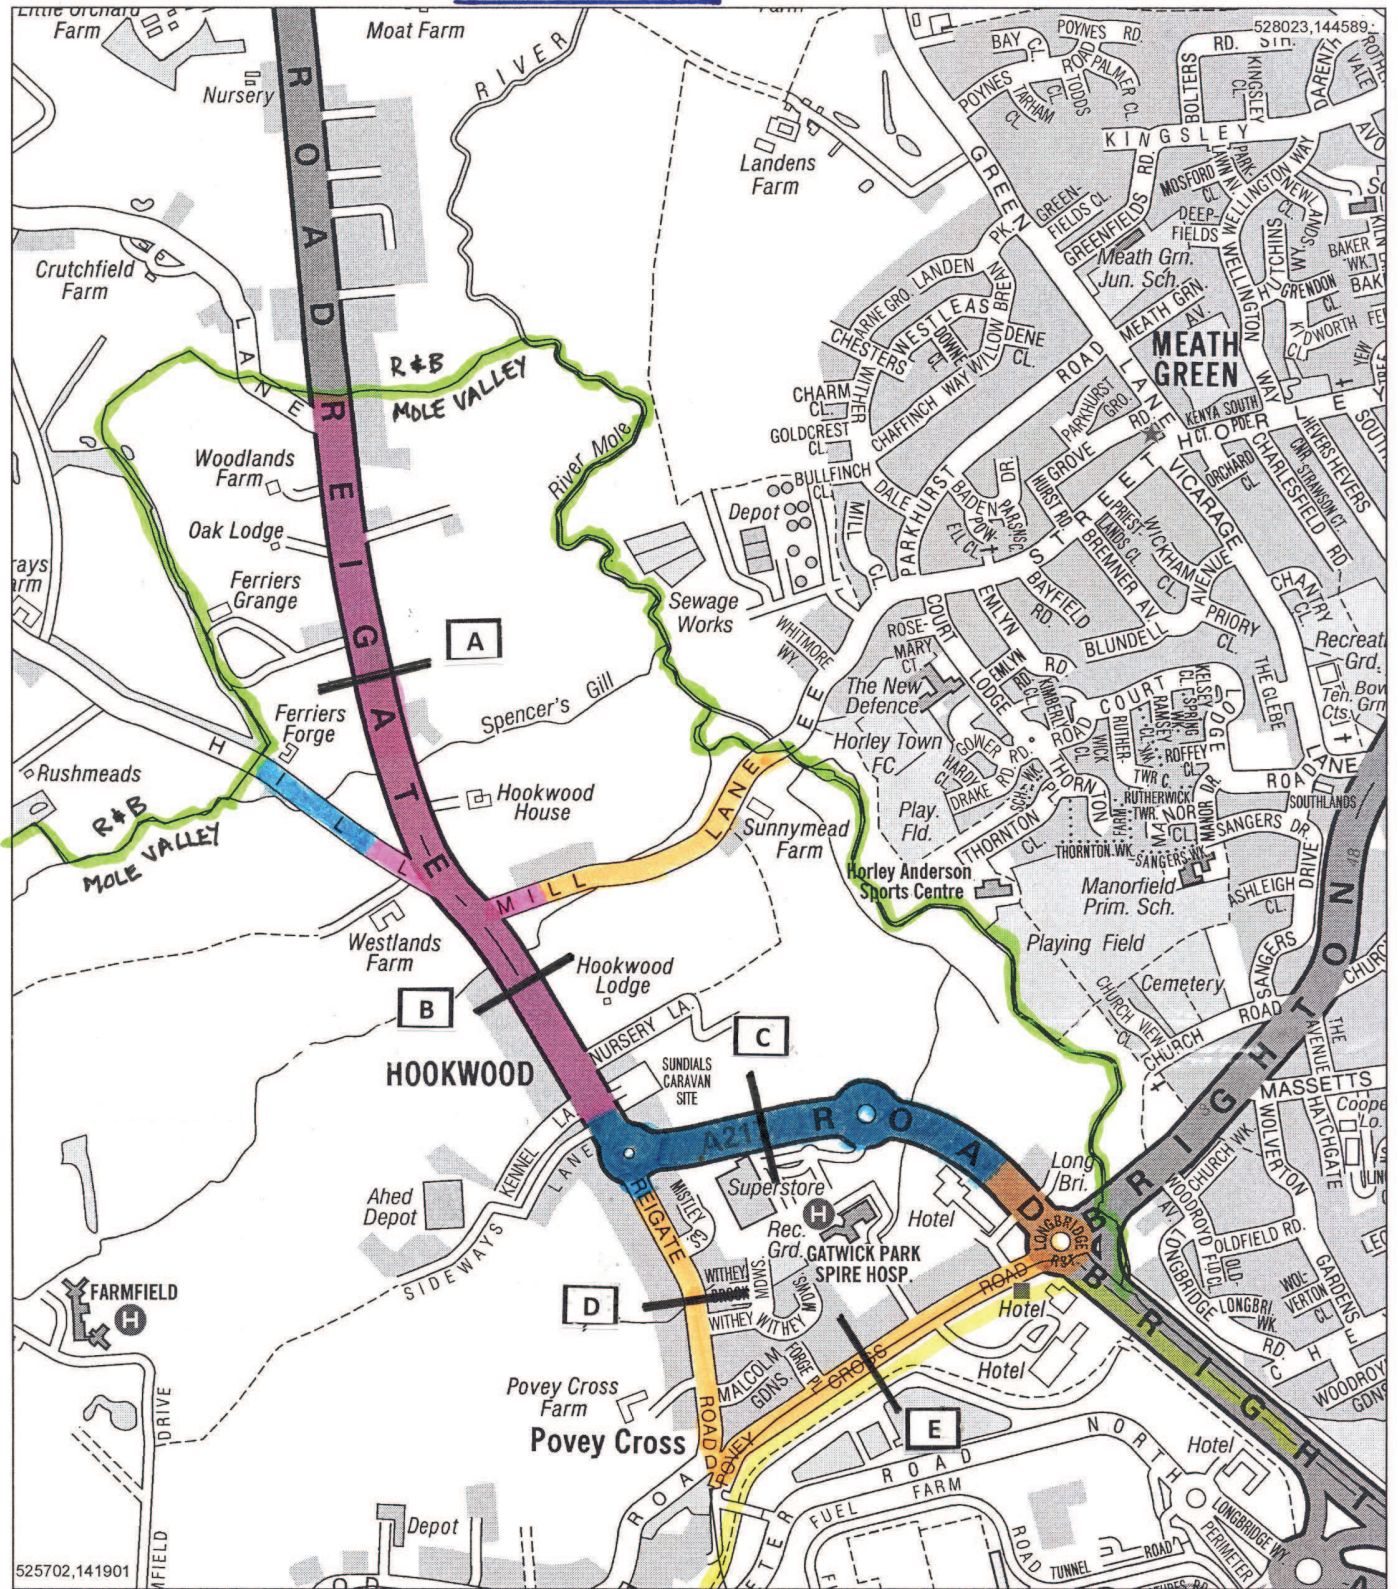

ANNEX B

Proposed speed limits, Hookwood

 50 mph

 40 mph

 30 mph.

Scale 1:12500

Date: 22/05/2013

Printed by:

Drawing No.:

© Crown copyright. All Rights reserved.
Surrey County Council, LA076872, 2000

This page is intentionally left blank